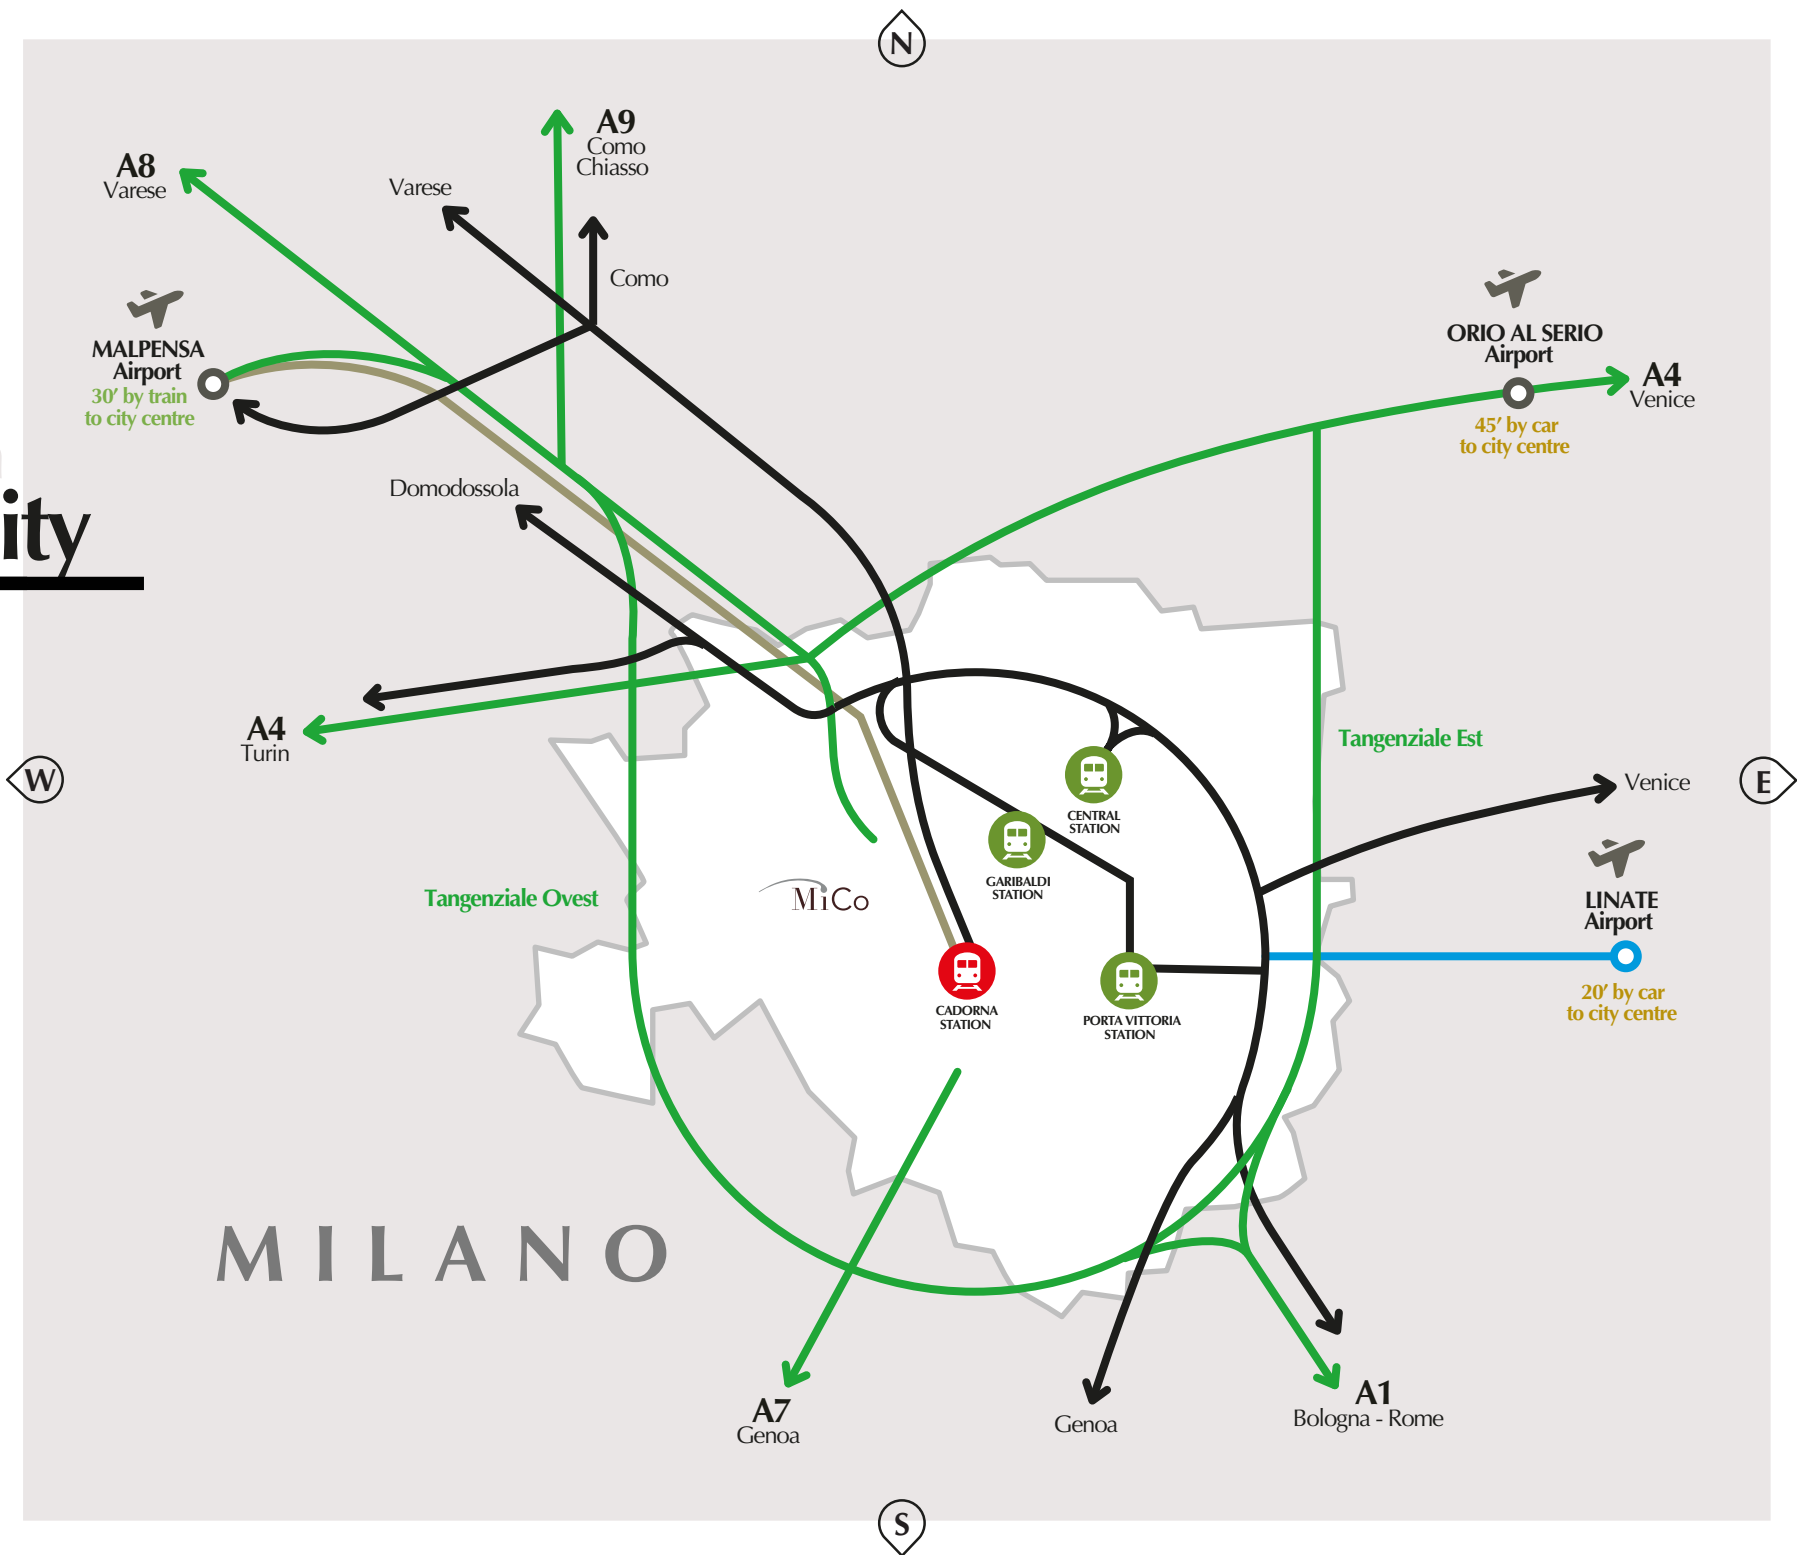

Art & Culture
Around Milan
Accessibility

Food Culture
Shopping
Leisure time

The express shuttle train to Malpensa airport (MXP) departs from Cadorna Station.

The shuttle buses to Orio al Serio airport (BGY) depart from the Central Station. The bus #73 to Linate airport (LIN) departs from Duomo underground station.

HIGHWAY
 MALPENSA EXPRESS
 RAILWAY LINK