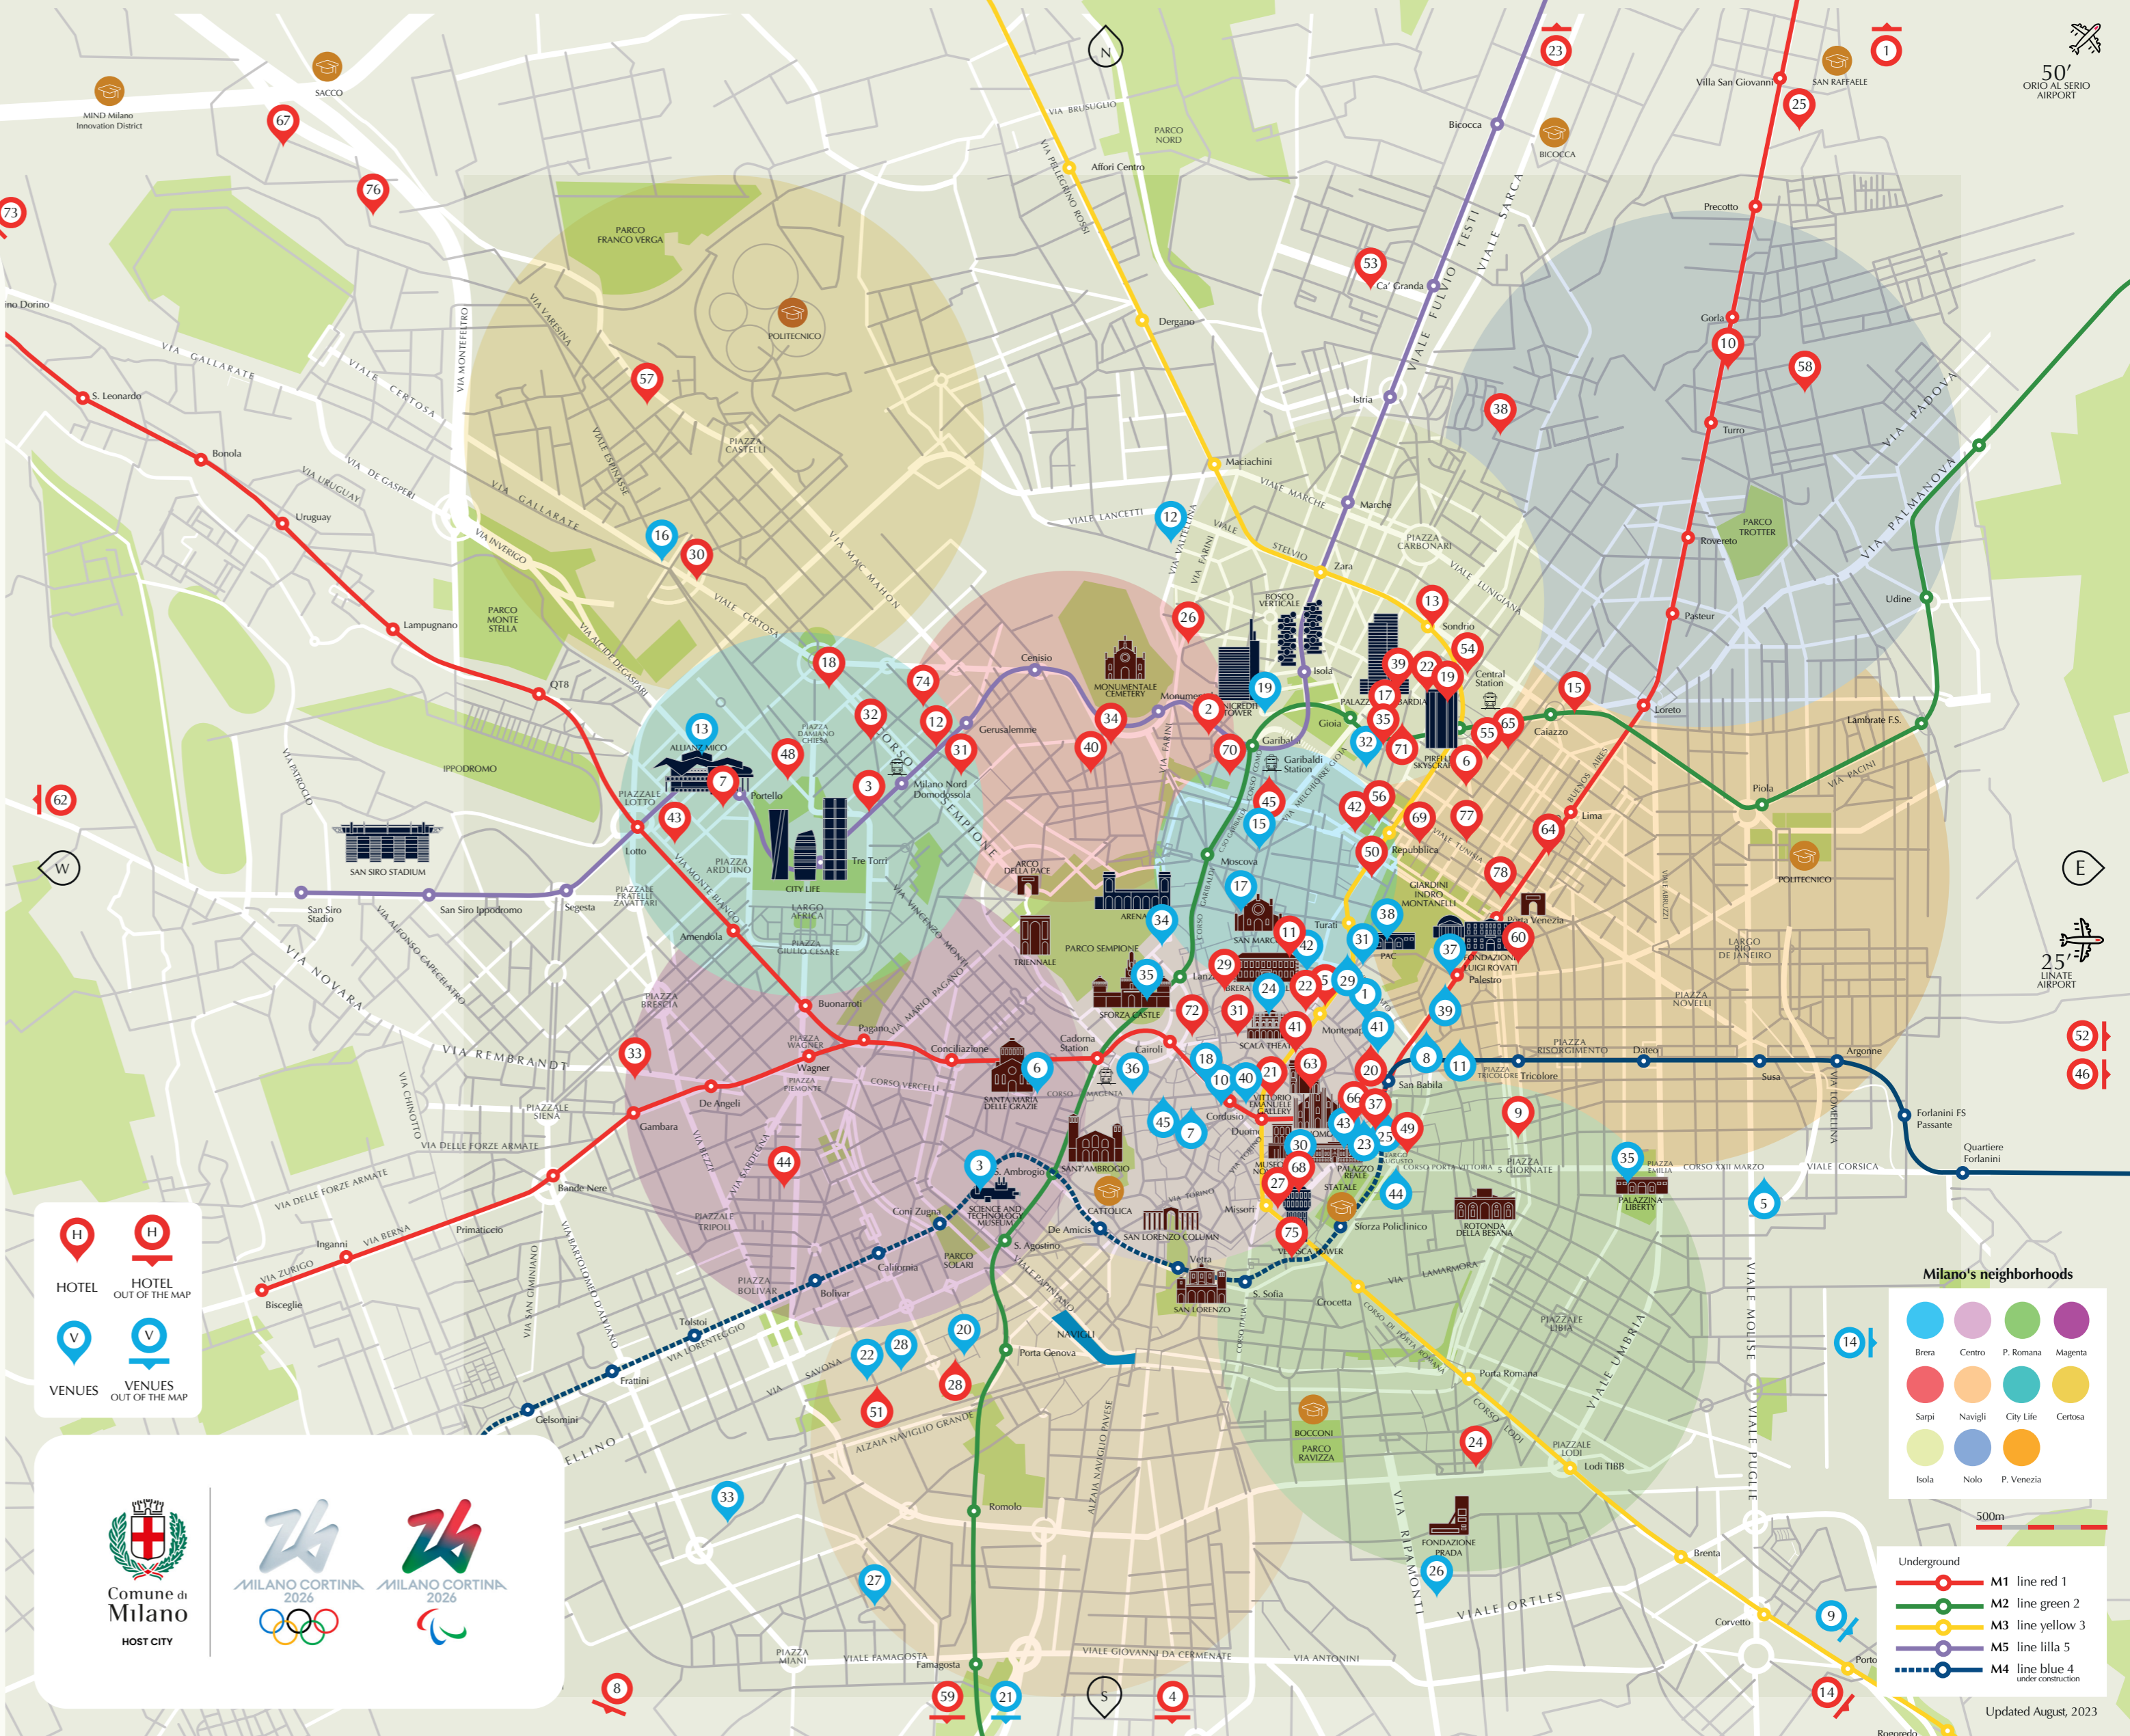

STAR RATING

Capacity of main room | Bedrooms

Star Rating	Capacity	Bedrooms
★★★★L	25	88
★★★★L	120	95
★★★★	300	77
★★★★	250	172
★★★★	300	193
★★★★	65	134
★★★★S	440	232
★★★★S	500	68
★★★★S	90	60
★★★★	20	66
★★★★	30	119
★★★★	89	20
★★★★	35	87
★★★★	7	124
★★★★	120	141
★★★★	7	120
★★★★	10	99
★★★★	80	145
★★★★	35	145
★★★★S	200	129
★★★★L	60	104
★★★★	50	132
★★★★	520	291
★★★★	1,200	321
★★★★S	90	173
★★★	16	200
★★★	15	162
★★★★	490	180
★★★★	170	274
★★★★	100	282
★★★★	450	246
★★★★	303	206
★★★★	300	172
★★★★	7	299
★★★★	53	198
★★★★L	500	301
★★★★	250	250
★★★★	300	167
★★★★	200	153
★★★★	130	106

VENUES AND ACCOMMODATIONS

HOTEL
HOTEL OUT OF THE MAP
VENUES
VENUES OUT OF THE MAP

Comune di Milano HOST CITY
MILANO CORTINA 2026
MILANO CORTINA 2026

Milano's neighborhoods

- Bera
- Centro
- P. Romana
- Magenta
- Sarpì
- Navigli
- City Life
- Certosa
- Iola
- Nolo
- P. Venezia

Underground

- M1 line red 1
- M2 line green 2
- M3 line yellow 3
- M5 line lilla 5
- M4 line blue 4 under construction

Updated August, 2023